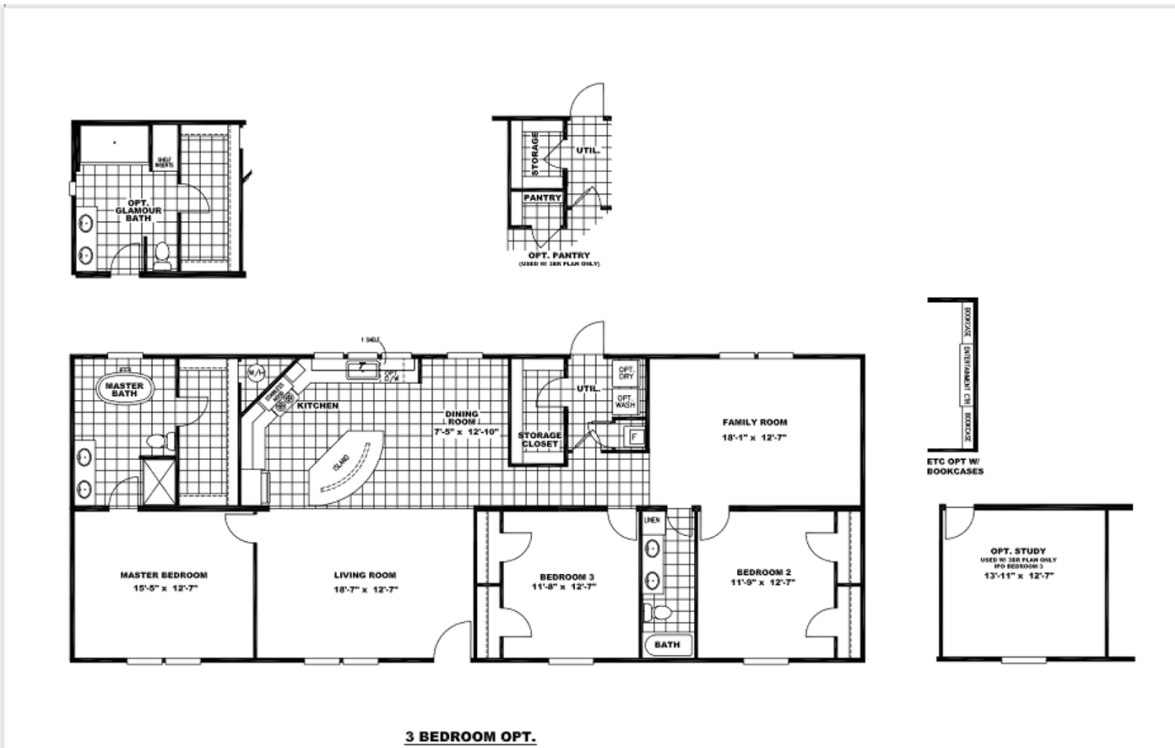

# ELITE ZEUS 28X68

OHC029377NCAB

3 beds • 2 baths

1,904 sq. ft.

PAGE 2 OF 2

Model #: ELT28G84A  
 Drawing #: 29M166

**(434) 315-8956**

Monday - Friday: 9am - 6pm