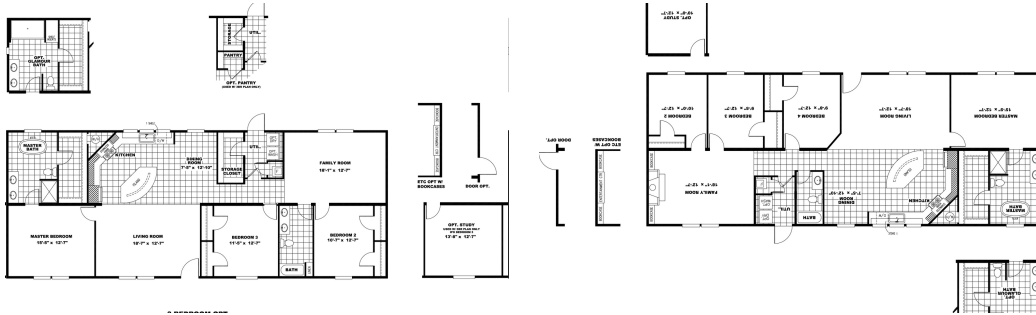

# ELITE ZEUS 28X68

OHC029377NCAB

3 beds • 2 baths

1,904 sq. ft.

PAGE 2 OF 2

Model #: ELT28G84A  
 Drawing #: 29M166

**(434) 315-8956**

Monday - Friday: 9am - 6pm