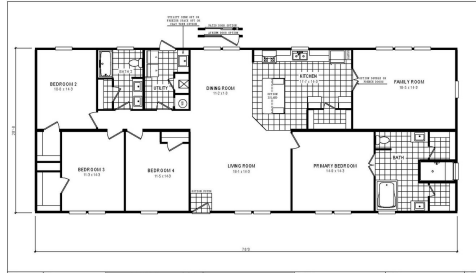

4872 ENTERPRISE 7632

ROC739368NCAB

4 beds • 2 baths
2,254 sq. ft.

(843) 799-2500

Monday - Friday: 9am - 6pm

Saturday: 9am - 5pm Sunday: Closed

OAKWOOD HOMES-FLORENCE

2705 E PALMETTO STREET