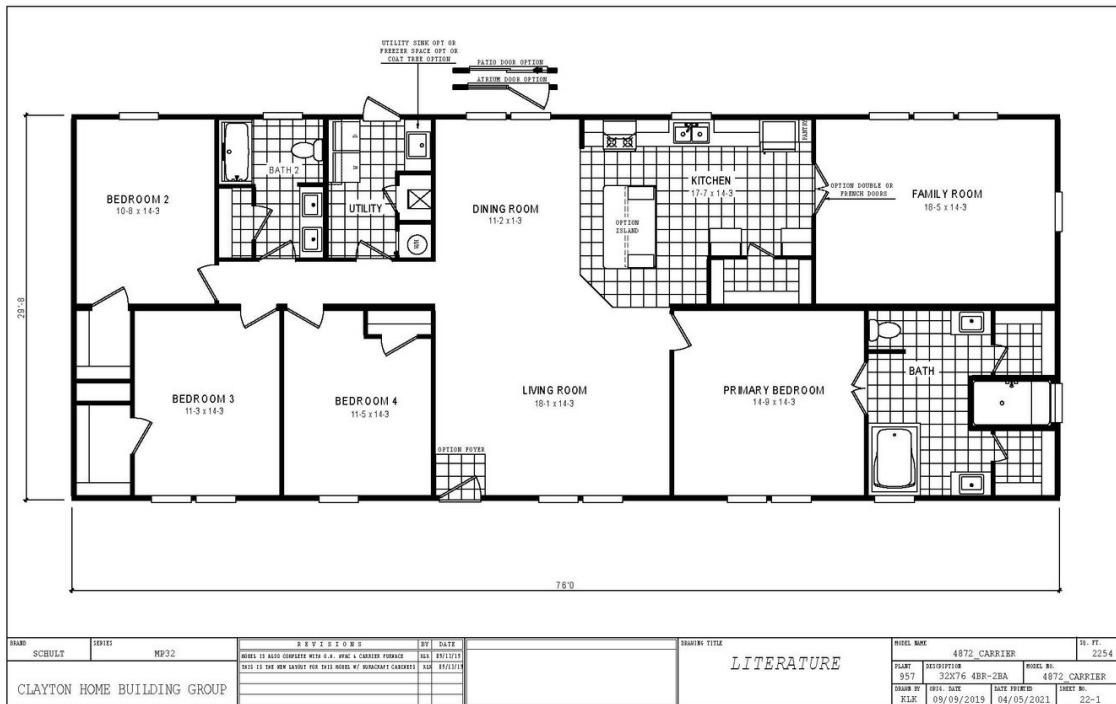

4872 ENTERPRISE 7632

ROC739368NCAB

4 beds • 2 baths
2,254 sq. ft.

(843) 799-2500

Monday - Friday: 9am - 6pm

Saturday: 9am - 5pm Sunday: Closed

OAKWOOD HOMES-FLORENCE

2705 E PALMETTO STREET